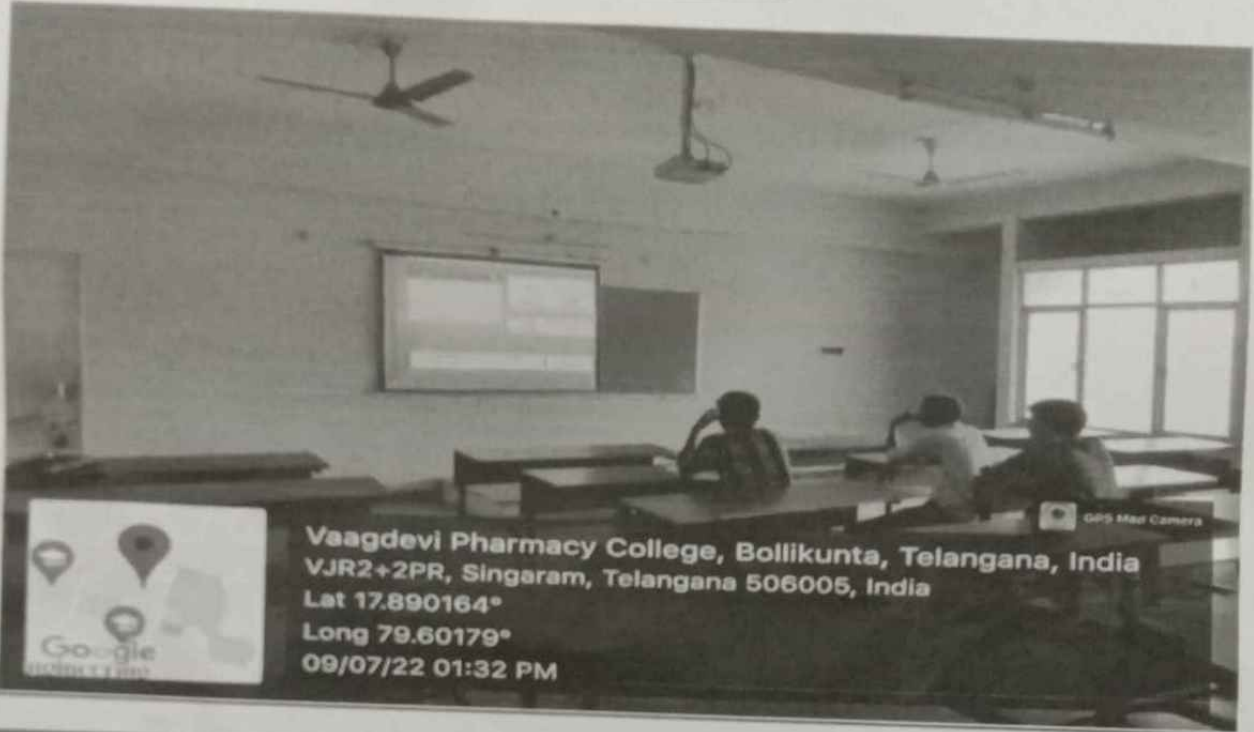

Viswambhara Educational Society

VAAGDEVI PHARMACY COLLEGE

Approved by AICTE, PCI-New Delhi & Affiliated to JNTUH
P.O.BOLLIKUNTA, WARANGAL-506 005(Telangana State)

CLASS ROOMS WITH ICT FACILITIES

Vaagdevi Pharmacy College, Bollikunta, Telangana, India
VJR2+2PR, Singaram, Telangana 506005, India
Lat 17.890164°
Long 79.60179°
09/07/22 01:32 PM