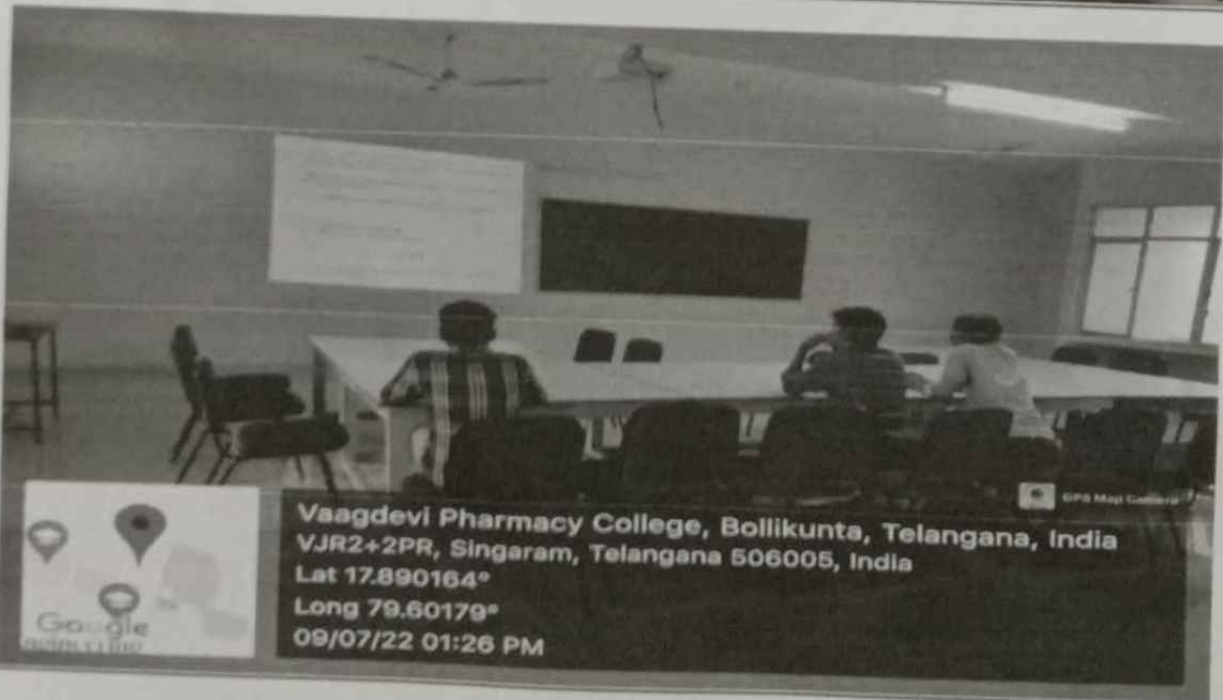

Vaagdevi Pharmacy College, Bollikunta, Telangana, India
VJR2+2PR, Singaram, Telangana 506005, India
Lat 17.890164°
Long 79.60179°
09/07/22 01:26 PM